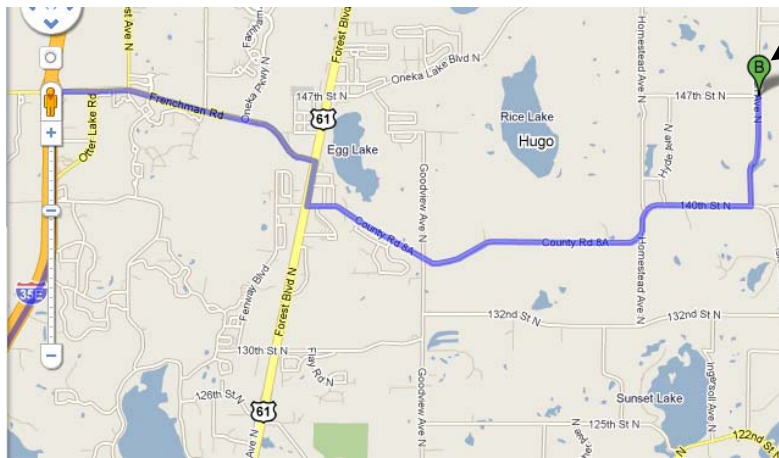

## *Wild Wings Location*

Wild Wings is conveniently located just 15 miles northeast of St. Paul.

- Take 35E North from St. Paul to the Hugo exit 123 (Co. 14),
- Right/East on county 14 to Hugo,
- Right/South 1/4 mile on Highway 61 to the Count 8 stop lights,
- Left/East on County 8a (Egg Lake Rd/140<sup>th</sup> St.) for 4 miles to Irish Ave.
- Left/North 1/2 mile - Club entrance on Right/East side of road.